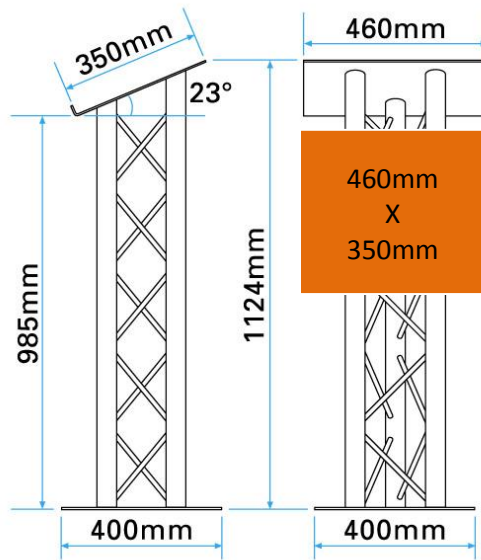

exhibitions
conferences
promotions
broadcasting
the fashion team
tour management
event management
music management

42-58 Saint Georges Street
Norwich
Norfolk
NR3 1AB

tel: 01603 864 864
fax: 01603 864 468

website: www.p-s-e.co.uk
e*mail: production@p-s-e.co.uk