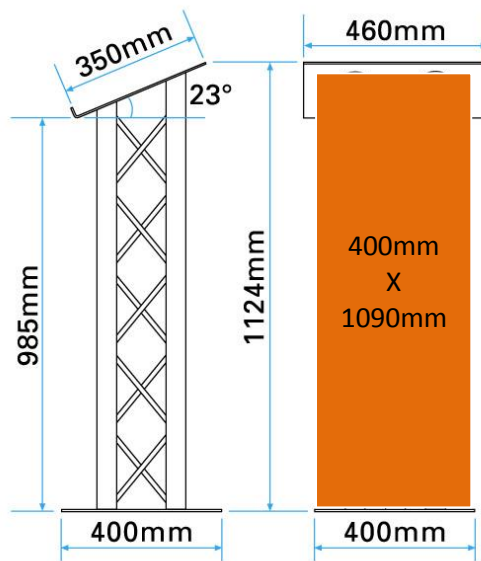

exhibitions
conferences
promotions
broadcasting
the fashion team
tour management
event management
music management

42-58 Saint Georges Street
Norwich
Norfolk
NR3 1AB

tel: 01603 864 864
fax: 01603 864 468

website: www.p-s-e.co.uk
e*mail: production@p-s-e.co.uk